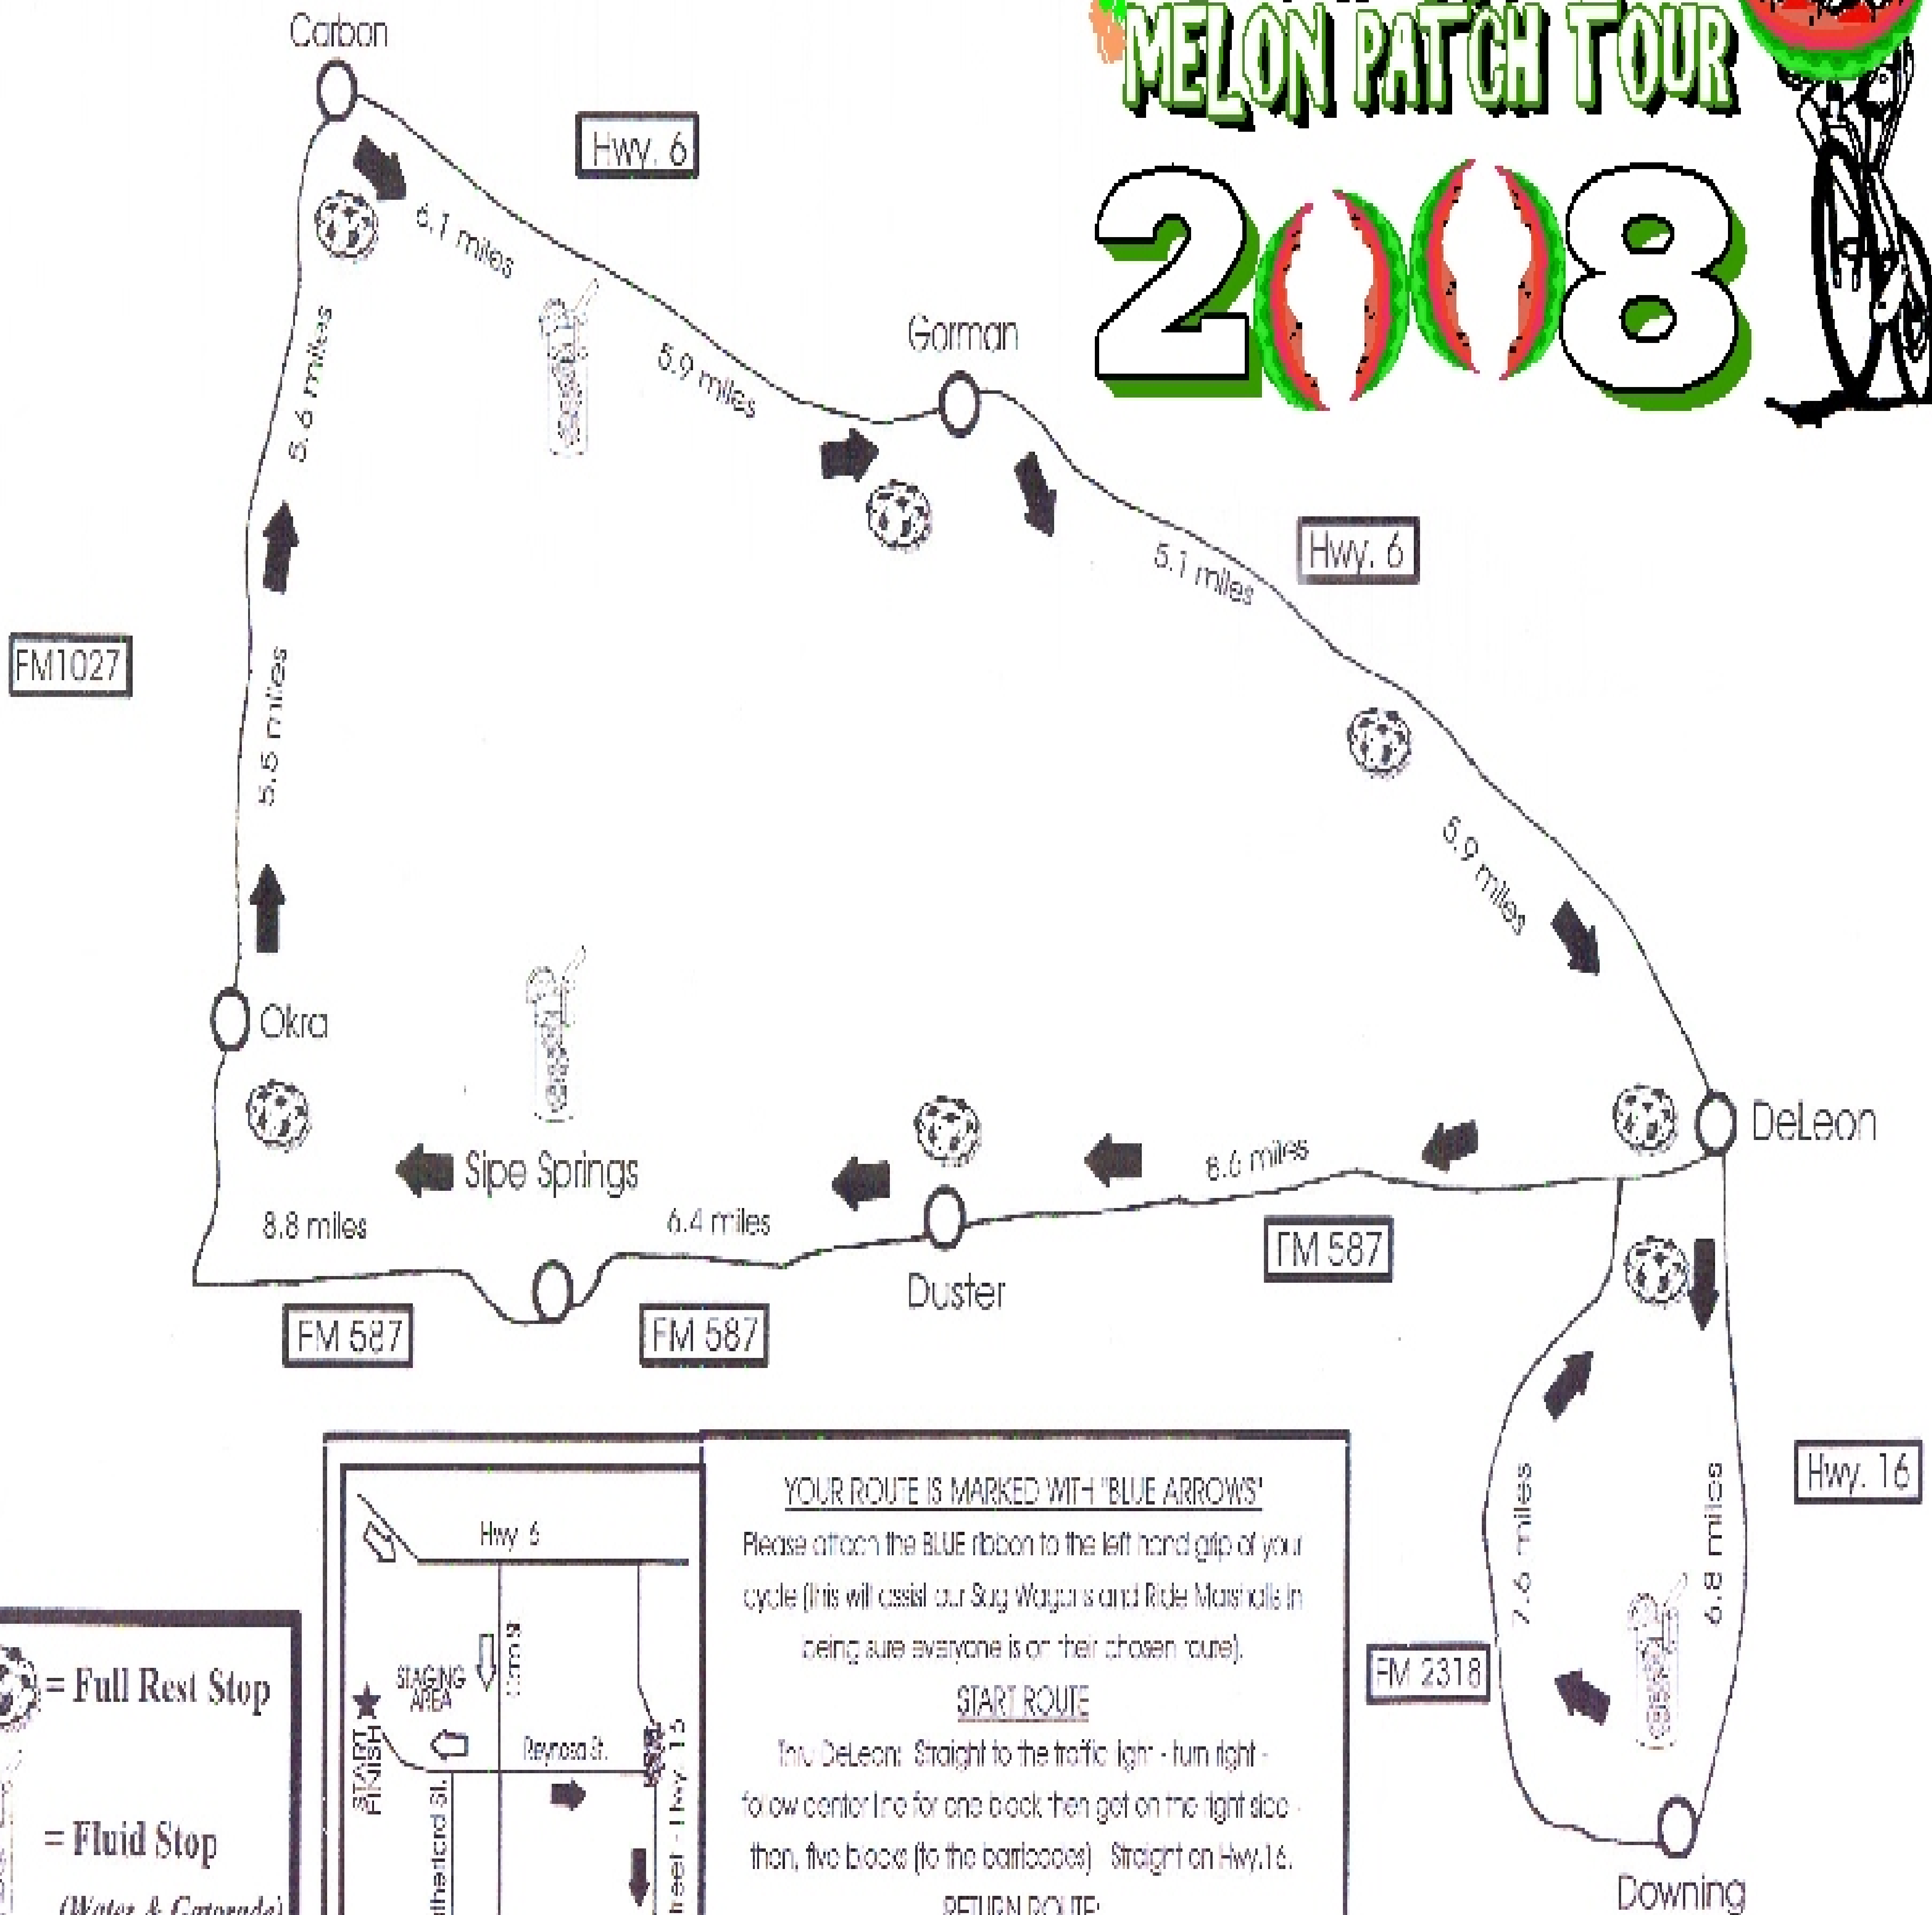

71 Mile - BLUE Route

15th ANNUAL
MELON PATCH TOUR

2008

- = Full Rest Stop
- = Fluid Stop
(Water & Gatorade)
- = Routes

YOUR ROUTE IS MARKED WITH "BLUE ARROWS"
Please attach the BLUE ribbon to the left hand grip of your cycle (this will assist our Sug Wagons and Ride Marshalls in being sure everyone is on their chosen route).

START ROUTE
In DeLeon: Straight to the traffic light - turn right - follow center line for one block then get on the right side - then, five blocks (to the barricades) - Straight on Hwy. 16.

RETURN ROUTE:
Enter DeLeon on Hwy 6 - turn right on Cato St. - (watch for sign) - at second Stop Sign, turn right.