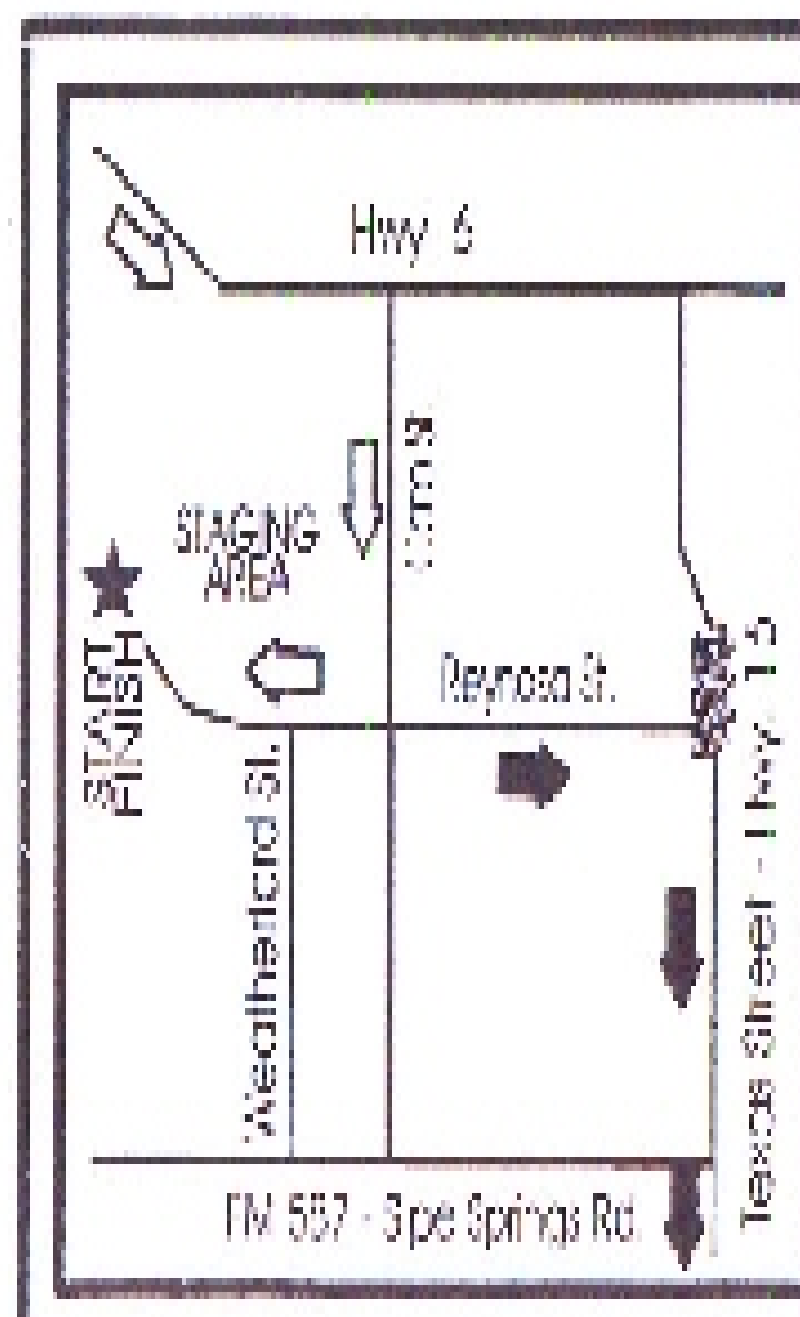

71 Mile - BLUE Route

15th ANNUAL
MELON PATCH TOUR

2008

- = Full Rest Stop
- = Fluid Stop
(Water & Gatorade)
- = Routes

YOUR ROUTE IS MARKED WITH "BLUE ARROWS"
Please attach the BLUE ribbon to the left hand grip of your cycle (this will assist our Sug Wagons and Ride Marshalls in being sure everyone is on their chosen route).

START ROUTE
In DeLeon: Straight to the traffic light - turn right - follow center line for one block then get on the right side - then, five blocks (to the barricades) - Straight on Hwy. 16.

RETURN ROUTE:
Enter DeLeon on Hwy 6 - turn right on Cato St. - (watch for sign) - at second Stop Sign, turn right.